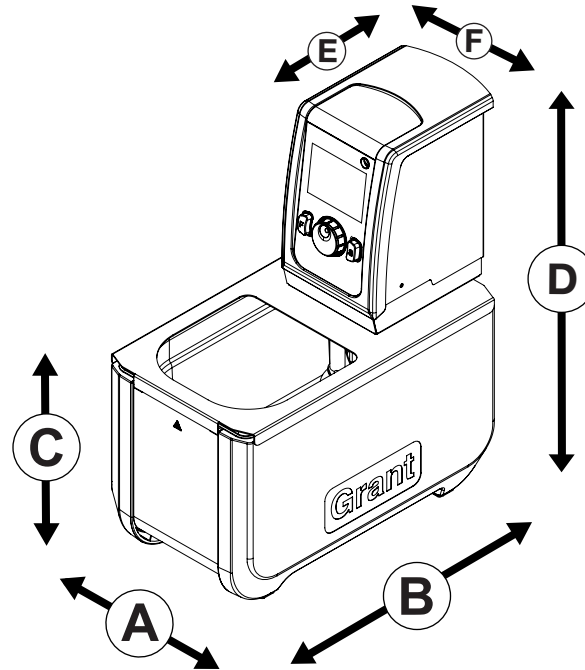

## Overall dimensions

Please note images are for representation purposes only

<b>Packed weight:</b>	Tank: 4.5kg Thermostat: 4kg Total: 8.5kg
<b>Product weight:</b>	Tank: 3kg Thermostat: 2.8kg Total: 5.8kg

### Packed dimensions (h x w x d):

Thermostat: 310mm x 440mm x 200mm  
Tank: 330mm x 410mm x 410mm

<b>Product dimensions:</b>	A 185mm B 335mm C 215mm D 415mm E 172mm F 120mm
----------------------------	--

## Working area

<b>G</b>	<b>150mm</b>
<b>H</b>	<b>130mm</b>
<b>J</b>	<b>150mm</b>

Please note images are for representation purposes only

## Vessel capacity with tank lid

	Diameter	Height	Max. no in bath
Duran 21-801: 100ml	56mm	105mm	4
Duran 21-801: 150ml	62mm	110mm	3s
Duran 21-801: 250ml	70mm	143mm	2
Duran 21-801: 500ml	86mm	181mm	0
Duran 21-801: 750ml	95mm	203mm	0
Duran 21-801: 1000ml	101mm	230mm	0
Duran 21-801: 2000ml	136mm	265mm	0