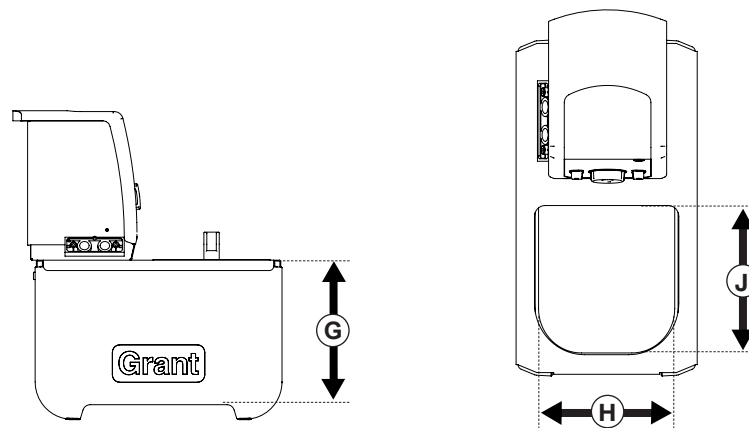

## Overall dimensions

Please note images are for representation purposes only

<b>Packed weight:</b>	Tank: 4.5kg Thermostat: 4kg Total: 8.5kg
<b>Product weight:</b>	Tank: 3kg Thermostat: 2.8kg Total: 5.8kg

### Packed dimensions (h x w x d):

Thermostat: 310mm x 440mm x 200mm  
Tank: 330mm x 410mm x 410mm

<b>Product dimensions:</b>	A 185mm B 335mm C 215mm D 415mm E 172mm F 120mm
----------------------------	--

## Working area

<b>G</b>	<b>150mm</b>
<b>H</b>	<b>130mm</b>
<b>J</b>	<b>150mm</b>

Please note images are for representation purposes only

## Vessel capacity with tank lid

	Diameter	Height	Max. no in bath
Duran 21-801: 100ml	56mm	105mm	4
Duran 21-801: 150ml	62mm	110mm	3s
Duran 21-801: 250ml	70mm	143mm	2
Duran 21-801: 500ml	86mm	181mm	0
Duran 21-801: 750ml	95mm	203mm	0
Duran 21-801: 1000ml	101mm	230mm	0
Duran 21-801: 2000ml	136mm	265mm	0