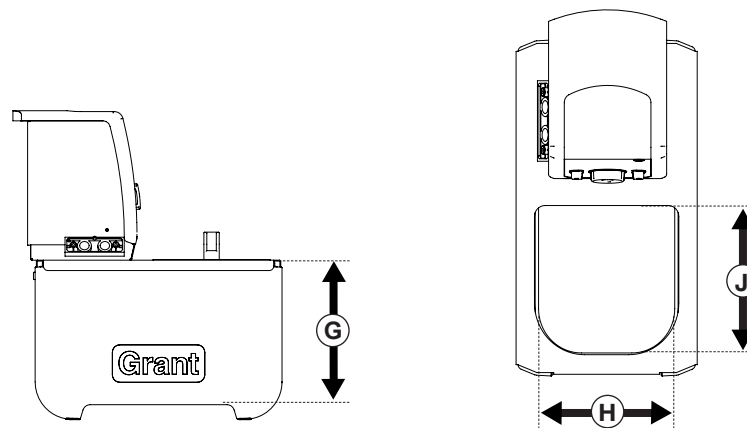

Overall dimensions

Please note images are for representation purposes only

Packed weight:	Tank: 4.5kg
	Thermostat: 4kg
	Total: 8.5kg
Product weight:	Tank: 3kg
	Thermostat: 2.8kg
	Total: 13.8kg

Packed dimensions (h x w x d):

Thermostat: 310mm x 440mm x 200mm
Tank: 330mm x 410mm x 410mm

Product dimensions:	A 185mm
	B 335mm
	C 215mm
	D 415mm
	E 172mm
	F 120mm

Working area

Please note images are for representation purposes only

G	150mm
H	130mm
J	150mm

Vessel capacity with tank lid

	Diameter	Height	Max. no in bath
Duran 21-801: 100ml	56mm	105mm	4
Duran 21-801: 150ml	62mm	110mm	3s
Duran 21-801: 250ml	70mm	143mm	2
Duran 21-801: 500ml	86mm	181mm	0
Duran 21-801: 750ml	95mm	203mm	0
Duran 21-801: 1000ml	101mm	230mm	0
Duran 21-801: 2000ml	136mm	265mm	0

Vessel capacity without tank lid

	Diameter	Height	Max. no in bath
Duran 21-801: 100ml	56mm	105mm	4
Duran 21-801: 150ml	62mm	110mm	3s
Duran 21-801: 250ml	70mm	143mm	2
Duran 21-801: 500ml	86mm	181mm	1
Duran 21-801: 750ml	95mm	203mm	1
Duran 21-801: 1000ml	101mm	230mm	1
Duran 21-801: 2000ml	136mm	265mm	0