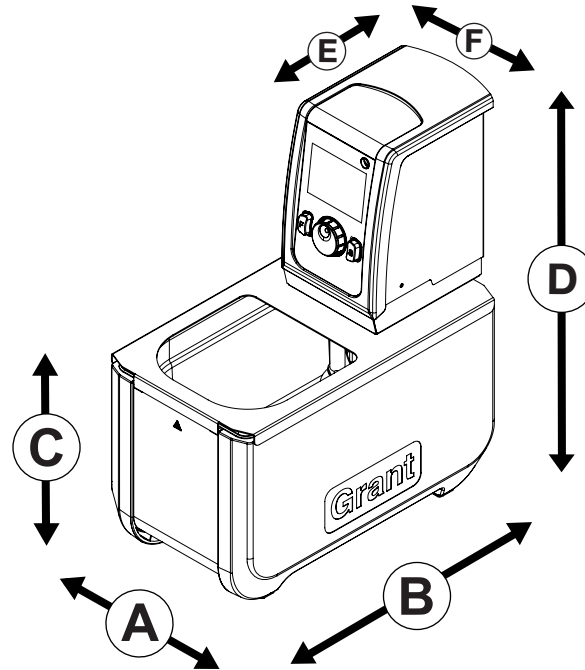

Overall dimensions

Please note images are for representation purposes only

Packed weight:	Tank: 4.5kg
	Thermostat: 4kg
	Total: 8.5kg
Product weight:	Tank: 3kg
	Thermostat: 2.8kg
	Total: 13.8kg

Packed dimensions (h x w x d):

Thermostat: 310mm x 440mm x 200mm
Tank: 330mm x 410mm x 410mm

Product dimensions:	A 185mm
	B 335mm
	C 215mm
	D 415mm
	E 172mm
	F 120mm

Working area

Please note images are for representation purposes only

G	150mm
H	130mm
J	150mm

Vessel capacity with tank lid

	Diameter	Height	Max. no in bath
Duran 21-801: 100ml	56mm	105mm	4
Duran 21-801: 150ml	62mm	110mm	3s
Duran 21-801: 250ml	70mm	143mm	2
Duran 21-801: 500ml	86mm	181mm	0
Duran 21-801: 750ml	95mm	203mm	0
Duran 21-801: 1000ml	101mm	230mm	0
Duran 21-801: 2000ml	136mm	265mm	0