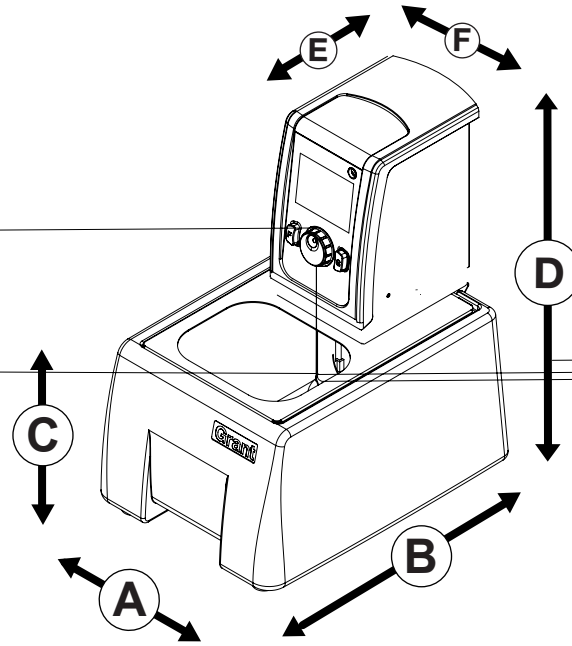

Overall dimensions

Please note images are for representation purposes only

Packed weight: Tank: 3kg
Thermostat: 4kg
Total: 7kg

Product weight: Tank: 2.5kg
Thermostat: 2.8kg

Packed dimensions (h x w x d):
Thermostat: 310mm x 440mm x 200mm
Tank: 390mm x 250mm x 410mm

Product dimensions: A 235mm
B 325mm
C 180mm
D 385mm
E 172mm
F 120mm

Working area

G	155mm
J	120mm
H	150mm

Please note images are for representation purposes only

Vessel capacity with tank lid

	Diameter	Height	Max. no in bath
Duran 21-801: 100ml	56mm	105mm	4
Duran 21-801: 150ml	62mm	110mm	3s
Duran 21-801: 250ml	70mm	143mm	2
Duran 21-801: 500ml	86mm	181mm	0
Duran 21-801: 750ml	95mm	203mm	0
Duran 21-801: 1000ml	101mm	230mm	0
Duran 21-801: 2000ml	136mm	265mm	0

Vessel capacity without tank lid

	Diameter	Height	Max. no in bath
Duran 21-801: 100ml	56mm	105mm	4
Duran 21-801: 150ml	62mm	110mm	3s
Duran 21-801: 250ml	70mm	143mm	2
Duran 21-801: 500ml	86mm	181mm	1
Duran 21-801: 750ml	95mm	203mm	1
Duran 21-801: 1000ml	101mm	230mm	1
Duran 21-801: 2000ml	136mm	265mm	0

s - staggered to fit maximum number