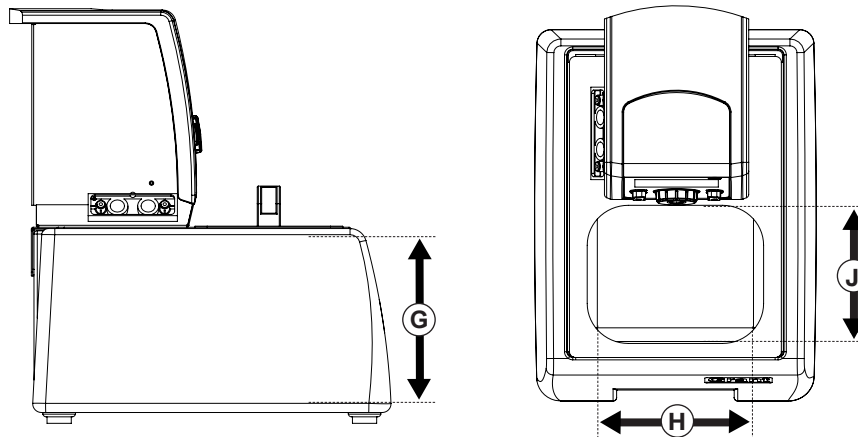

Overall dimensions

Please note images are for representation purposes only

Packed weight: Tank: 3kg
Thermostat: 4kg
Total: 7kg

Product weight: Tank: 2.5kg
Thermostat: 2.8kg

Packed dimensions (h x w x d):
Thermostat: 310mm x 440mm x 200mm
Tank: 390mm x 250mm x 410mm

Product dimensions: A 235mm
B 325mm
C 180mm
D 385mm
E 172mm
F 120mm

Working area

G	155mm
J	120mm
H	150mm

Please note images are for representation purposes only

Vessel capacity with tank lid

	Diameter	Height	Max. no in bath
Duran 21-801: 100ml	56mm	105mm	4
Duran 21-801: 150ml	62mm	110mm	3s
Duran 21-801: 250ml	70mm	143mm	2
Duran 21-801: 500ml	86mm	181mm	0
Duran 21-801: 750ml	95mm	203mm	0
Duran 21-801: 1000ml	101mm	230mm	0
Duran 21-801: 2000ml	136mm	265mm	0

Vessel capacity without tank lid

	Diameter	Height	Max. no in bath
Duran 21-801: 100ml	56mm	105mm	4
Duran 21-801: 150ml	62mm	110mm	3s
Duran 21-801: 250ml	70mm	143mm	2
Duran 21-801: 500ml	86mm	181mm	1
Duran 21-801: 750ml	95mm	203mm	1
Duran 21-801: 1000ml	101mm	230mm	1
Duran 21-801: 2000ml	136mm	265mm	0

s - staggered to fit maximum number