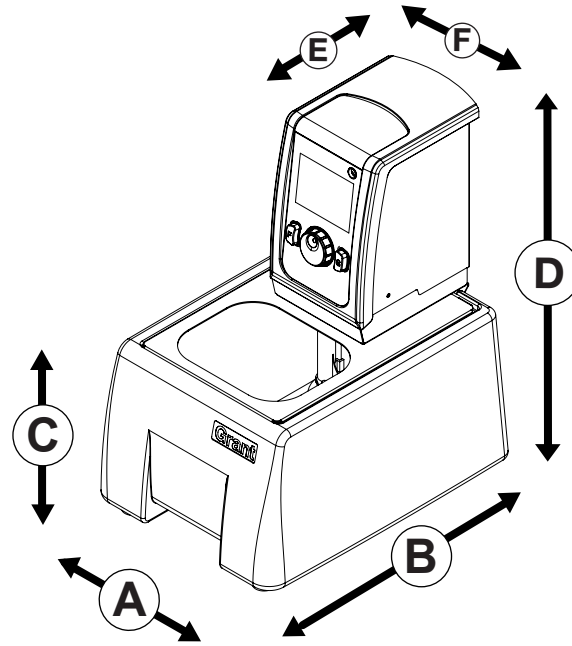

Overall dimensions

Please note images are for representation purposes only

Packed weight:	Tank: 3kg
	Thermostat: 4kg
	Total: 7kg
Product weight:	Tank: 2.5kg
	Thermostat: 2.8kg

Packed dimensions (h x w x d):

Thermostat: 310mm x 440mm x 200mm
Tank: 390mm x 250mm x 410mm

Product dimensions:	A 235mm
	B 325mm
	C 180mm
	D 385mm
	E 172mm
	F 120mm

Working area

G	155mm
J	120mm
H	150mm

Please note images are for representation purposes only

Vessel capacity with tank lid

	Diameter	Height	Max. no in bath
Duran 21-801: 100ml	56mm	105mm	4
Duran 21-801: 150ml	62mm	110mm	3s
Duran 21-801: 250ml	70mm	143mm	2
Duran 21-801: 500ml	86mm	181mm	0
Duran 21-801: 750ml	95mm	203mm	0
Duran 21-801: 1000ml	101mm	230mm	0
Duran 21-801: 2000ml	136mm	265mm	0

Vessel capacity without tank lid

	Diameter	Height	Max. no in bath
Duran 21-801: 100ml	56mm	105mm	4
Duran 21-801: 150ml	62mm	110mm	3s
Duran 21-801: 250ml	70mm	143mm	2
Duran 21-801: 500ml	86mm	181mm	1
Duran 21-801: 750ml	95mm	203mm	1
Duran 21-801: 1000ml	101mm	230mm	1
Duran 21-801: 2000ml	136mm	265mm	0