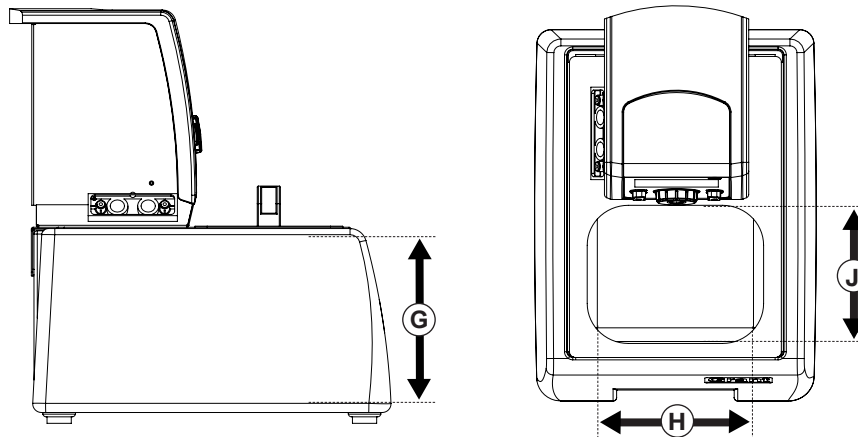

Overall dimensions

Please note images are for representation purposes only

Packed weight:	Tank: 3kg
	Thermostat: 4kg
	Total: 7kg
Product weight:	Tank: 2.5kg
	Thermostat: 2.8kg

Packed dimensions (h x w x d):

Thermostat: 310mm x 440mm x 200mm
Tank: 390mm x 250mm x 410mm

Product dimensions:	A 235mm
	B 325mm
	C 180mm
	D 385mm
	E 172mm
	F 120mm

Working area

G	155mm
J	120mm
H	150mm

Please note images are for representation purposes only

Vessel capacity with tank lid

	Diameter	Height	Max. no in bath
Duran 21-801: 100ml	56mm	105mm	4
Duran 21-801: 150ml	62mm	110mm	3s
Duran 21-801: 250ml	70mm	143mm	2
Duran 21-801: 500ml	86mm	181mm	0
Duran 21-801: 750ml	95mm	203mm	0
Duran 21-801: 1000ml	101mm	230mm	0
Duran 21-801: 2000ml	136mm	265mm	0

Vessel capacity without tank lid

	Diameter	Height	Max. no in bath
Duran 21-801: 100ml	56mm	105mm	4
Duran 21-801: 150ml	62mm	110mm	3s
Duran 21-801: 250ml	70mm	143mm	2
Duran 21-801: 500ml	86mm	181mm	1
Duran 21-801: 750ml	95mm	203mm	1
Duran 21-801: 1000ml	101mm	230mm	1
Duran 21-801: 2000ml	136mm	265mm	0