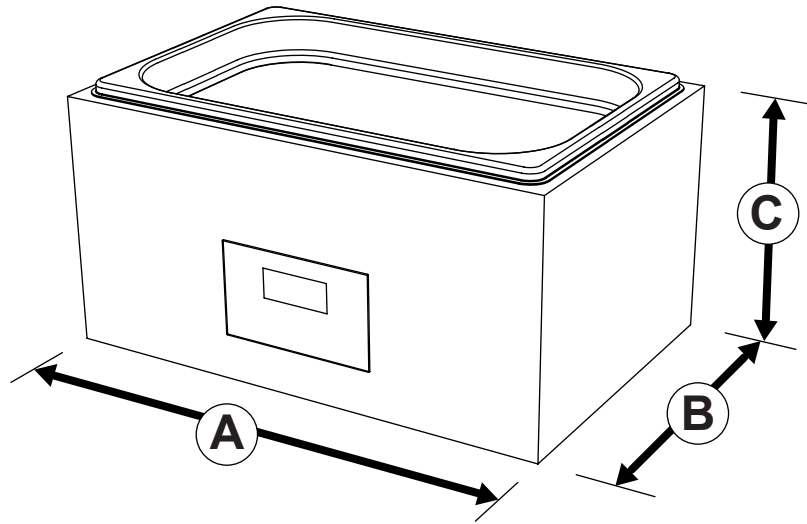

Overall dimensions

Packed weight: 16.5kg
Product weight: 14.5kg

Packed dimensions;
A 455mm
B 880mm
C 470mm

Product dimensions;
A 335mm
B 770mm
C 370mm

Working Area

D	302mm (at opening)
D	281mm (at tray height)
E	635mm (at opening)
E	635mm (at tray height)
F	191mm
G	180mm
H	191mm
I	270mm

Vessel capacity with tank lid

	Diameter	Height	Max. no in bath
Duran 21-801: 100ml	56mm	105mm	50s
Duran 21-801: 150ml	62mm	110mm	45s
Duran 21-801: 250ml	70mm	143mm	32s
Duran 21-801: 500ml	86mm	181mm	20s
Duran 21-801: 750ml	95mm	203mm	18s
Duran 21-801: 1000ml	101mm	230mm	10s
Duran 21-801: 2000ml	136mm	265mm	0

Vessel capacity without tank lid

	Diameter	Height	Max. no in bath
Duran 21-801: 100ml	56mm	105mm	50s
Duran 21-801: 150ml	62mm	110mm	45s
Duran 21-801: 250ml	70mm	143mm	32s
Duran 21-801: 500ml	86mm	181mm	20s
Duran 21-801: 750ml	95mm	203mm	18s
Duran 21-801: 1000ml	101mm	230mm	15s
Duran 21-801: 2000ml	136mm	265mm	8