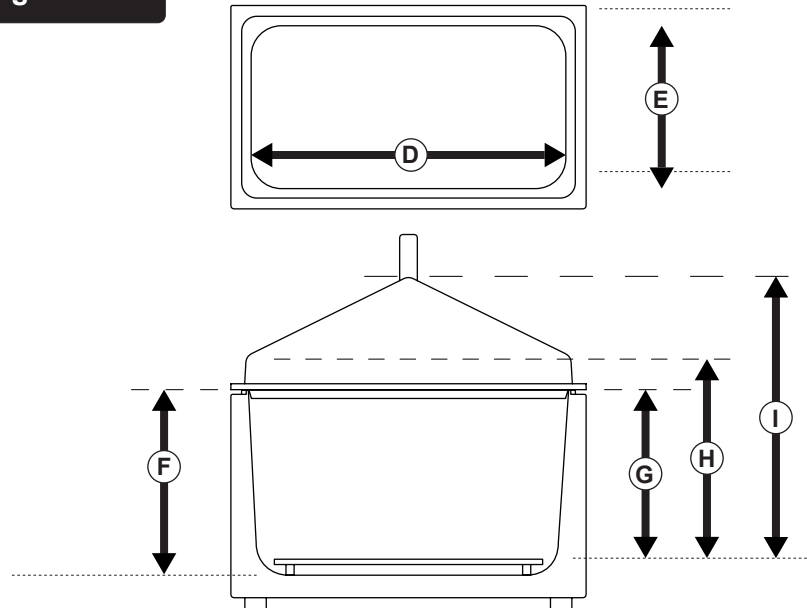

Overall dimensions

Packed weight: 16.5kg
Product weight: 14.5kg

Packed dimensions;
A 455mm
B 880mm
C 470mm

Product dimensions;
A 335mm
B 770mm
C 370mm

Working Area

D	302mm (at opening)
D	281mm (at tray height)
E	635mm (at opening)
E	635mm (at tray height)
F	191mm
G	180mm
H	191mm
I	270mm

Vessel capacity with tank lid

	Diameter	Height	Max. no in bath
Duran 21-801: 100ml	56mm	105mm	50s
Duran 21-801: 150ml	62mm	110mm	45s
Duran 21-801: 250ml	70mm	143mm	32s
Duran 21-801: 500ml	86mm	181mm	20s
Duran 21-801: 750ml	95mm	203mm	18s
Duran 21-801: 1000ml	101mm	230mm	10s
Duran 21-801: 2000ml	136mm	265mm	0

Vessel capacity without tank lid

	Diameter	Height	Max. no in bath
Duran 21-801: 100ml	56mm	105mm	50s
Duran 21-801: 150ml	62mm	110mm	45s
Duran 21-801: 250ml	70mm	143mm	32s
Duran 21-801: 500ml	86mm	181mm	20s
Duran 21-801: 750ml	95mm	203mm	18s
Duran 21-801: 1000ml	101mm	230mm	15s
Duran 21-801: 2000ml	136mm	265mm	8

s - staggered to fit maximum number