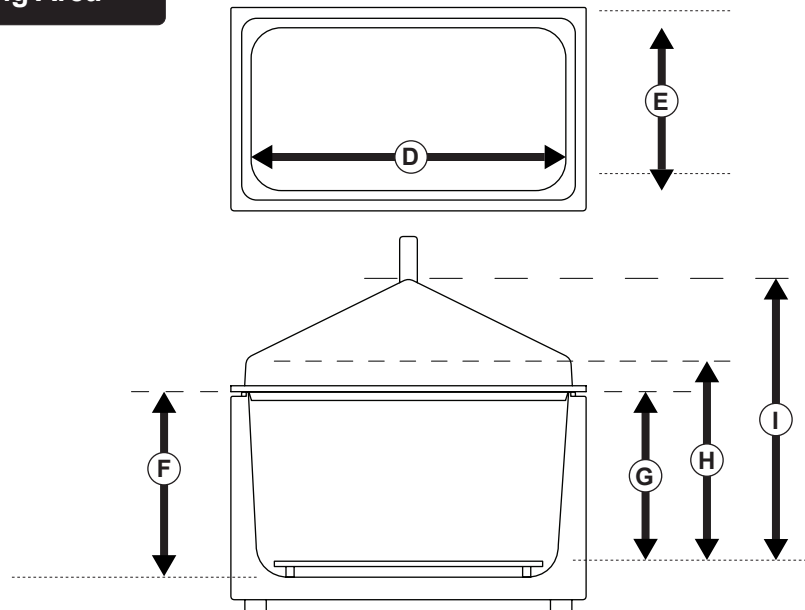

Overall dimensions

Packed weight: 11kg
Product weight: 9kg

Packed dimensions;
A 445mm
B 700mm
C 375mm

Product dimensions;
A 335mm
B 590mm
C 275mm

Working Area

D	298mm (at opening)
D	281mm (at tray height)
E	501mm (at opening)
E	485mm (at tray height)
F	150mm
G	132mm
H	150mm
I	234mm

Vessel capacity with tank lid

	Diameter	Height	Max. no in bath
Duran 21-801: 100ml	56mm	105mm	37s
Duran 21-801: 150ml	62mm	110mm	28
Duran 21-801: 250ml	70mm	143mm	24s
Duran 21-801: 500ml	86mm	181mm	10
Duran 21-801: 750ml	95mm	203mm	5s
Duran 21-801: 1000ml	101mm	230mm	0
Duran 21-801: 2000ml	136mm	265mm	0

Vessel capacity without tank lid

	Diameter	Height	Max. no in bath
Duran 21-801: 100ml	56mm	105mm	37s
Duran 21-801: 150ml	62mm	110mm	28
Duran 21-801: 250ml	70mm	143mm	24s
Duran 21-801: 500ml	86mm	181mm	15
Duran 21-801: 750ml	95mm	203mm	12s
Duran 21-801: 1000ml	101mm	230mm	12s
Duran 21-801: 2000ml	136mm	265mm	6

s - staggered to fit maximum number