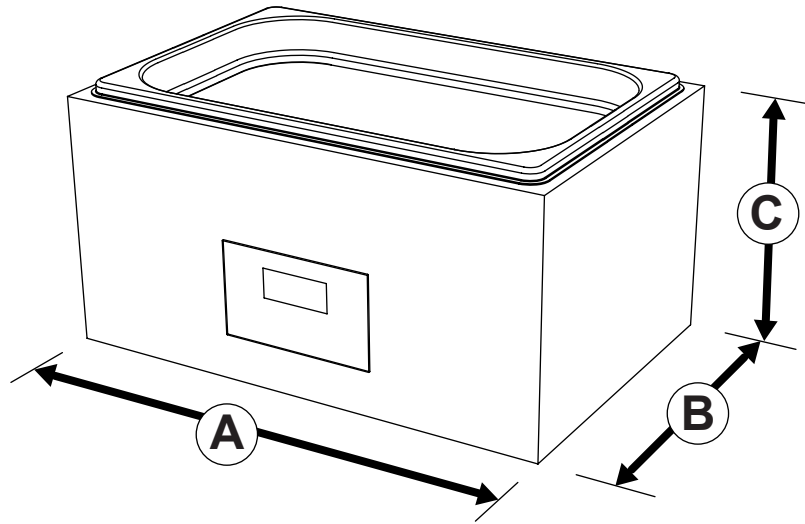

Overall dimensions

Packed weight: 11kg
Product weight: 9kg

Packed dimensions;
A 445mm
B 700mm
C 375mm

Product dimensions;
A 335mm
B 590mm
C 275mm

Working Area

D	298mm (at opening)
D	281mm (at tray height)
E	501mm (at opening)
E	485mm (at tray height)
F	150mm
G	132mm
H	150mm
I	234mm

Vessel capacity with tank lid

	Diameter	Height	Max. no in bath
Duran 21-801: 100ml	56mm	105mm	37s
Duran 21-801: 150ml	62mm	110mm	28
Duran 21-801: 250ml	70mm	143mm	24s
Duran 21-801: 500ml	86mm	181mm	10
Duran 21-801: 750ml	95mm	203mm	5s
Duran 21-801: 1000ml	101mm	230mm	0
Duran 21-801: 2000ml	136mm	265mm	0

Vessel capacity without tank lid

	Diameter	Height	Max. no in bath
Duran 21-801: 100ml	56mm	105mm	37s
Duran 21-801: 150ml	62mm	110mm	28
Duran 21-801: 250ml	70mm	143mm	24s
Duran 21-801: 500ml	86mm	181mm	15
Duran 21-801: 750ml	95mm	203mm	12s
Duran 21-801: 1000ml	101mm	230mm	12s
Duran 21-801: 2000ml	136mm	265mm	6