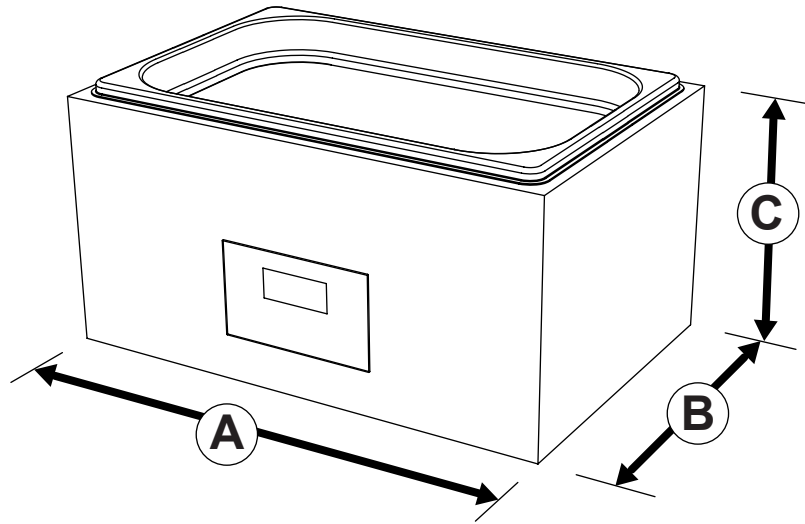

Overall dimensions

Packed weight: 7.5kg
Product weight: 6kg

Packed dimensions;
A 470mm
B 475mm
C 325mm

Product dimensions;
A 360mm
B 380mm
C 225mm

Working Area

D	323mm (at opening)
D	306mm (at tray height)
E	298mm (at opening)
E	281mm (at tray height)
F	150mm
G	132mm
H	150mm
I	241mm

Vessel capacity with tank lid

	Diameter	Height	Max. no in bath
Duran 21-801: 100ml	56mm	105mm	23s
Duran 21-801: 150ml	62mm	110mm	16
Duran 21-801: 250ml	70mm	143mm	14s
Duran 21-801: 500ml	86mm	181mm	8s
Duran 21-801: 750ml	95mm	203mm	3s
Duran 21-801: 1000ml	101mm	230mm	2
Duran 21-801: 2000ml	136mm	265mm	0

Vessel capacity without tank lid

	Diameter	Height	Max. no in bath
Duran 21-801: 100ml	56mm	105mm	23s
Duran 21-801: 150ml	62mm	110mm	16
Duran 21-801: 250ml	70mm	143mm	14s
Duran 21-801: 500ml	86mm	181mm	9
Duran 21-801: 750ml	95mm	203mm	8s
Duran 21-801: 1000ml	101mm	230mm	5s
Duran 21-801: 2000ml	136mm	265mm	4