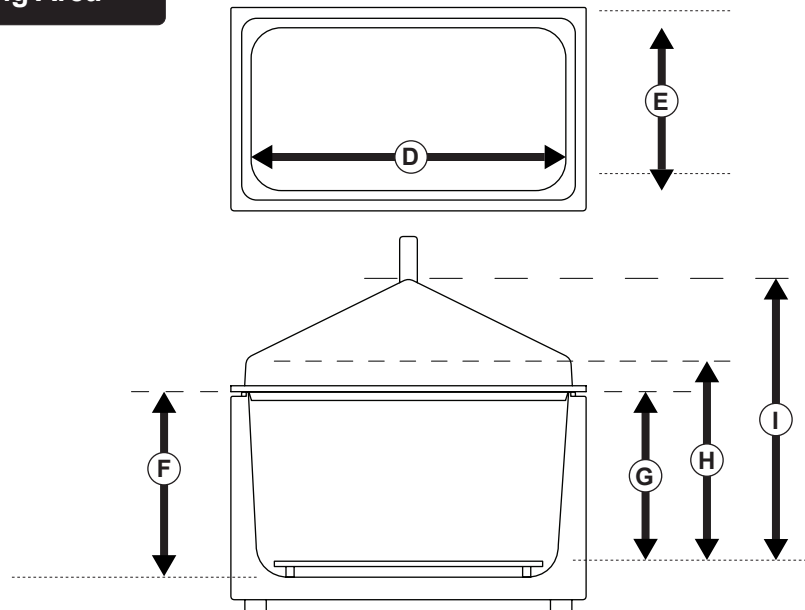

Overall dimensions

Packed weight: 7.5kg
Product weight: 6kg

Packed dimensions;
A 470mm
B 475mm
C 325mm

Product dimensions;
A 360mm
B 380mm
C 225mm

Working Area

D	323mm (at opening)
D	306mm (at tray height)
E	298mm (at opening)
E	281mm (at tray height)
F	150mm
G	132mm
H	150mm
I	241mm

Vessel capacity with tank lid

	Diameter	Height	Max. no in bath
Duran 21-801: 100ml	56mm	105mm	23s
Duran 21-801: 150ml	62mm	110mm	16
Duran 21-801: 250ml	70mm	143mm	14s
Duran 21-801: 500ml	86mm	181mm	8s
Duran 21-801: 750ml	95mm	203mm	3s
Duran 21-801: 1000ml	101mm	230mm	2
Duran 21-801: 2000ml	136mm	265mm	0

Vessel capacity without tank lid

	Diameter	Height	Max. no in bath
Duran 21-801: 100ml	56mm	105mm	23s
Duran 21-801: 150ml	62mm	110mm	16
Duran 21-801: 250ml	70mm	143mm	14s
Duran 21-801: 500ml	86mm	181mm	9
Duran 21-801: 750ml	95mm	203mm	8s
Duran 21-801: 1000ml	101mm	230mm	5s
Duran 21-801: 2000ml	136mm	265mm	4

s - staggered to fit maximum number